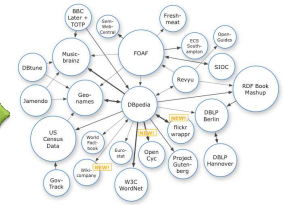

wine

pizza

person

dish detergent

and eventually in...

the web of data

FCS Generic Structure

- **TDC**: Target Domain Concept
- **Facet_i**: *Facet₁, Facet₂, ..., rest of facets*
- **F_iTerm_j**: Terms or foci organized by facets
 - *Facet₁: F₁Term₁, F₁Term₂, ..., rest of terms in Facet₁*
 - *Facet₂: F₂Term₁, F₂Term₂, ..., rest of terms in Facet₂*
 - ... rest of terms by facet
- **Item_x**: Set of items to classify: *Item₁, Item₂, ..., rest of items*

Dish Detergent FCS Example

Facet	Terms
Agent	dishwasher, person
Form	gel, gelpac, liquid, powder, tablet
Brand Name	Cascade, Electrasol, Ivory, Palmolive, President's Choice, [...]
Scent	green apple, green tea, lavender, lemon, mandarin, ocean breeze, [...]
Effect on Agent	aroma therapy (subdivisions: invigorating, relaxing)
Special Property	antibacterial