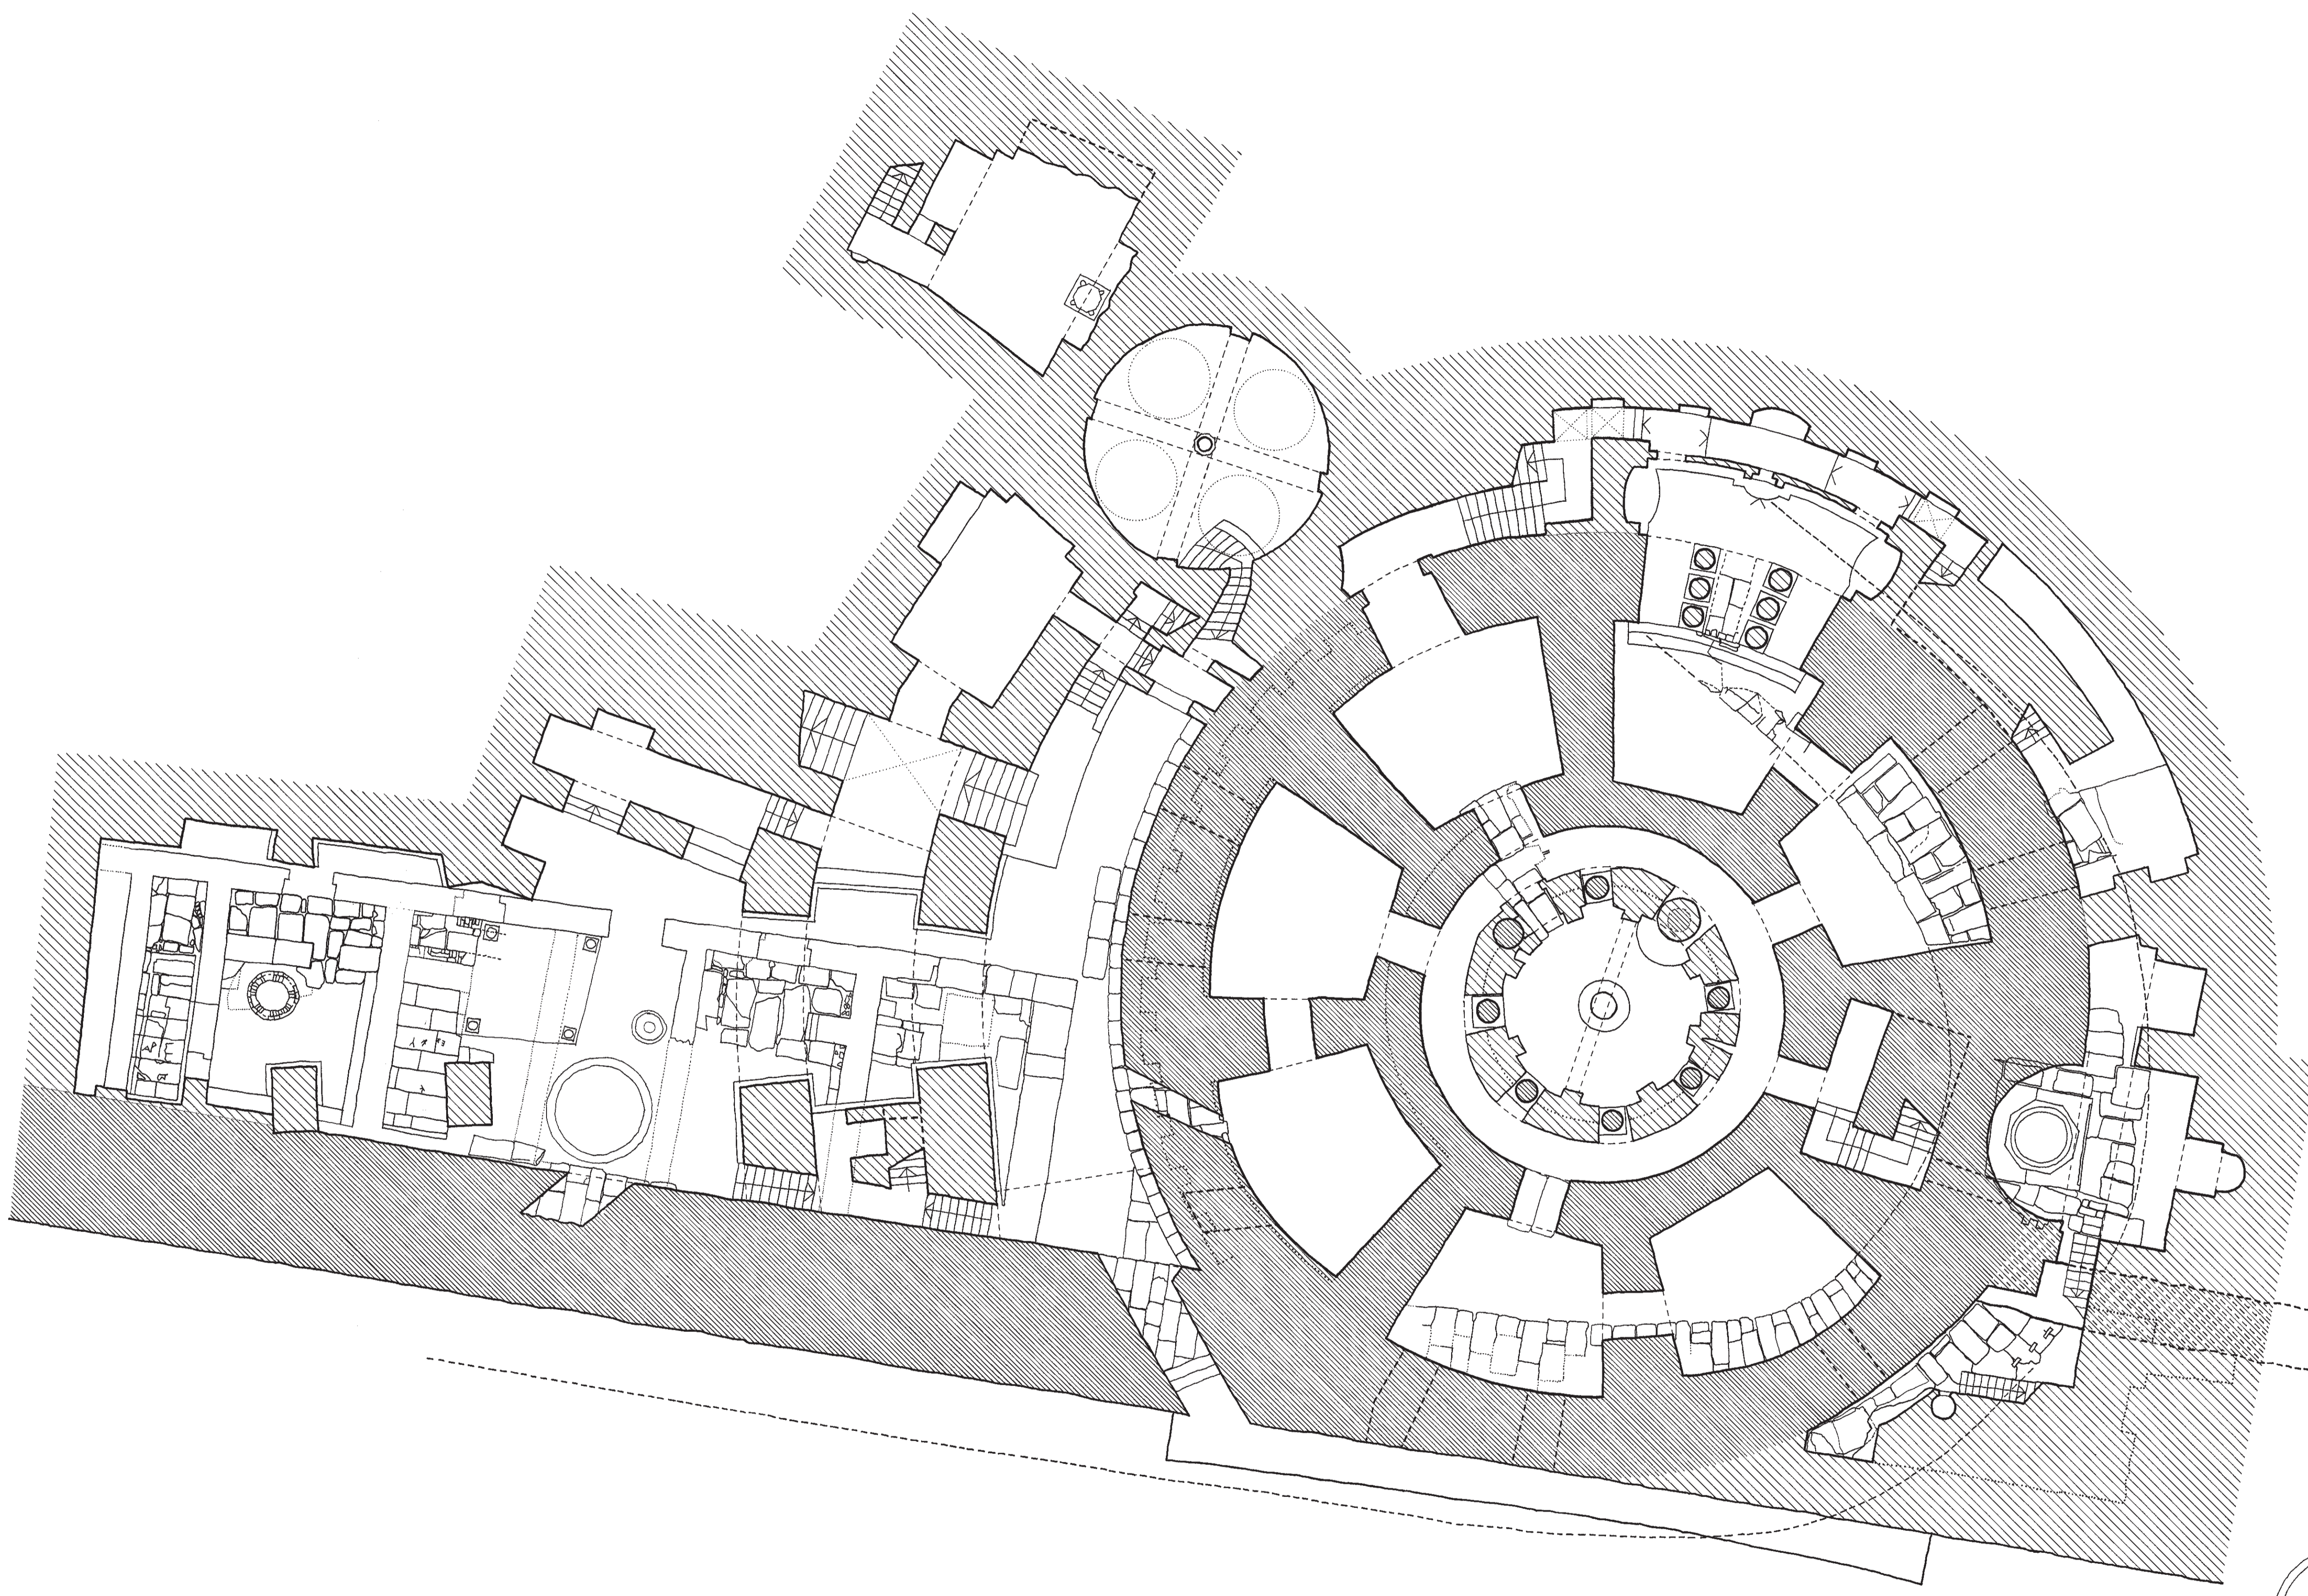

5 0 5 10 20 metres

Roman Tower kiln